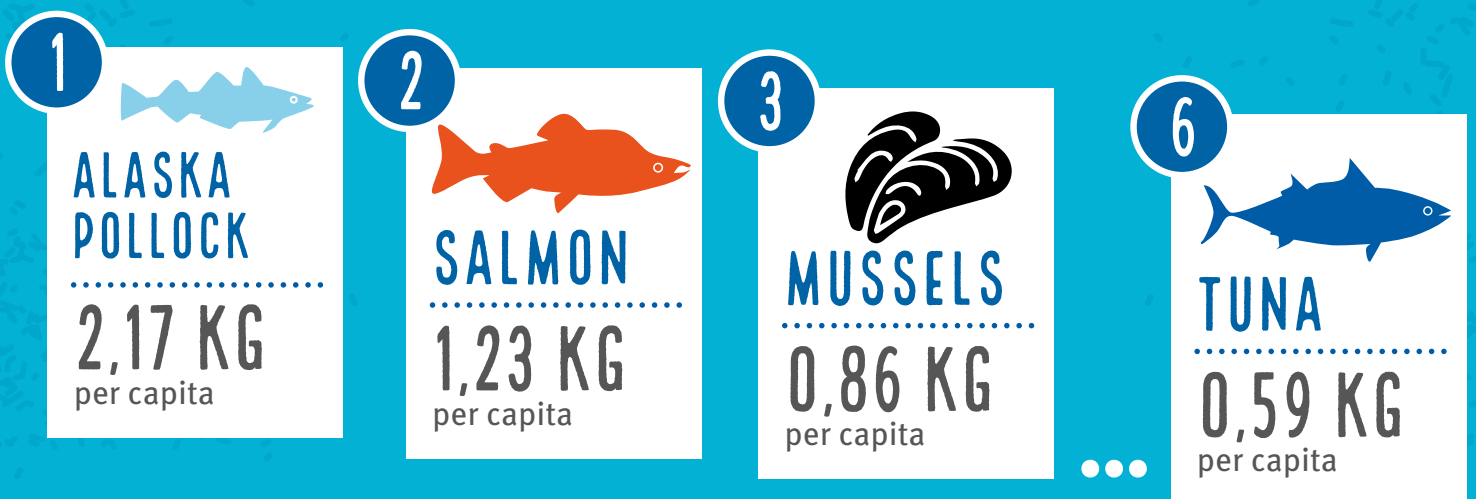

MARKET FOCUS

MSC CERTIFIED TUNA IN THE BENELUX

SEAFOOD CONSUMPTION IN BELGIUM

SEAFOOD CONSUMPTION IN THE NETHERLANDS

DEVELOPMENT OF MSC CERTIFIED TUNA IN THE BENELUX

*22/23 figure includes year-end forecast data

*22/23 figure include year-end forecast data.

MSC TUNA IN THE BENELUX IS EXPECTED TO GROW 50% IN 22/23. BENELUX IS THE 4TH BIGGEST REGION IN MSC TUNA IN VOLUME.

PARTNERS LEADING COMMITMENT IN MSC CERTIFIED TUNA IN THE BENELUX