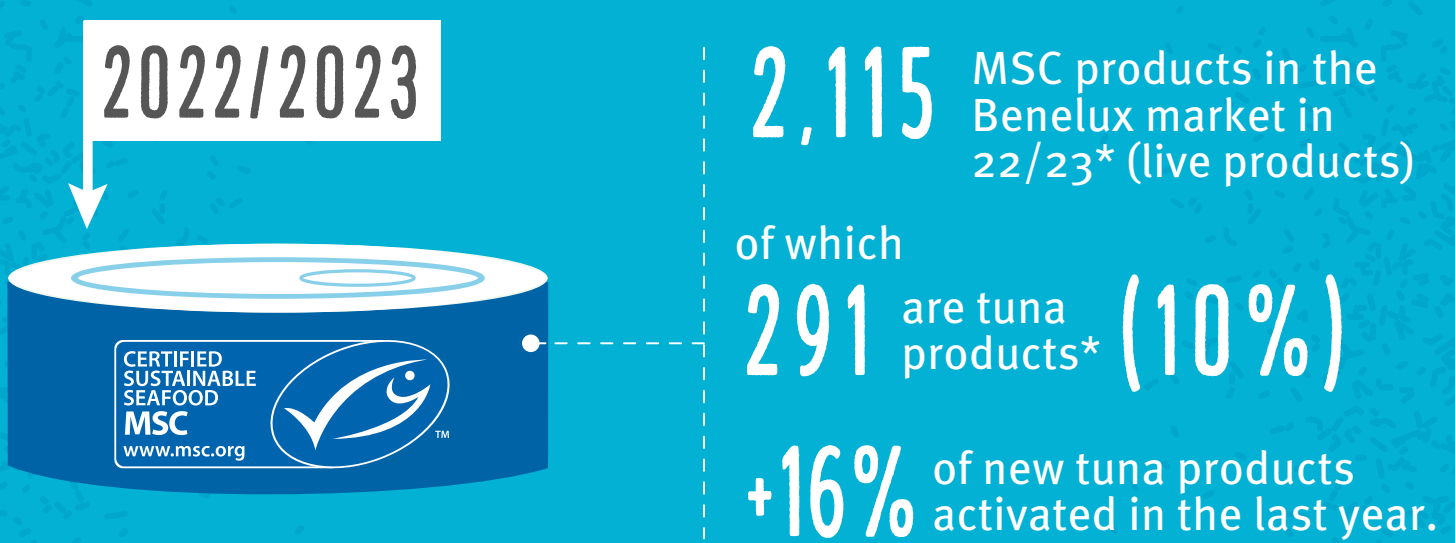

MARKET FOCUS

MSC CERTIFIED TUNA IN THE BENELUX

SEAFOOD CONSUMPTION IN BELGIUM

SEAFOOD CONSUMPTION IN THE NETHERLANDS

DEVELOPMENT OF MSC CERTIFIED TUNA IN THE BENELUX

*22/23 figure includes year-end forecast data

 <p>16 LIVE MSC TUNA PRODUCTS</p> <p>First retailer in Belgium to switch all private label canned Tuna products to MSC in 2019.</p> <p>Link to commitment</p>	 <p>6 LIVE MSC TUNA PRODUCTS</p> <p>Sandwich spread brand Délío has achieved MSC certification for all their Tuna spreads in 2022.</p> <p>Link to commitment</p>	 <p>30 LIVE MSC TUNA PRODUCTS</p> <p>Fish Tales has been MSC certified since 2016 and has been a frontrunner regarding sustainable Tuna.</p> <p>Link to commitment</p>	 <p>24 LIVE MSC TUNA PRODUCTS</p> <p>Princes has achieved 100% MSC certification for all their tuna products in 2022.</p> <p>Link to commitment</p>
-------------------------------------------------------------------------------------------------------------------------------------------------------------------------------------------------------------------------------------------------------------------------	----------------------------------------------------------------------------------------------------------------------------------------------------------------------------------------------------------------------------------------------------------------------------	-----------------------------------------------------------------------------------------------------------------------------------------------------------------------------------------------------------------------------------------------------------------------------------	-----------------------------------------------------------------------------------------------------------------------------------------------------------------------------------------------------------------------------------------------------------------