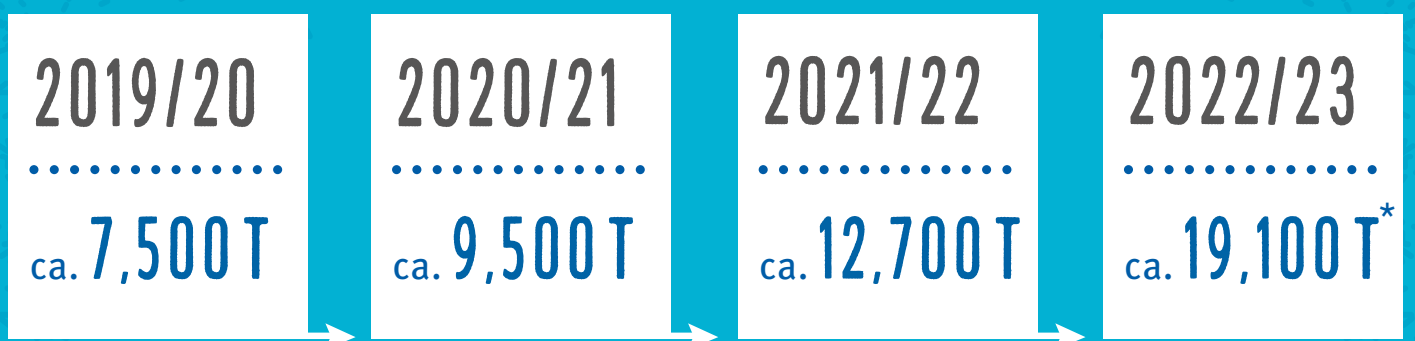

MARKET FOCUS

MSC CERTIFIED TUNA IN THE BENELUX

SEAFOOD CONSUMPTION IN BELGIUM

SEAFOOD CONSUMPTION IN THE NETHERLANDS

DEVELOPMENT OF MSC CERTIFIED TUNA IN THE BENELUX

*22/23 figure includes year-end forecast data

*22/23 figure include year-end forecast data.

MSC TUNA IN THE BENELUX IS EXPECTED TO GROW 50% IN 22/23. BENELUX IS THE 4TH BIGGEST REGION IN MSC TUNA IN VOLUME.

PARTNERS LEADING COMMITMENT IN MSC CERTIFIED TUNA IN THE BENELUX